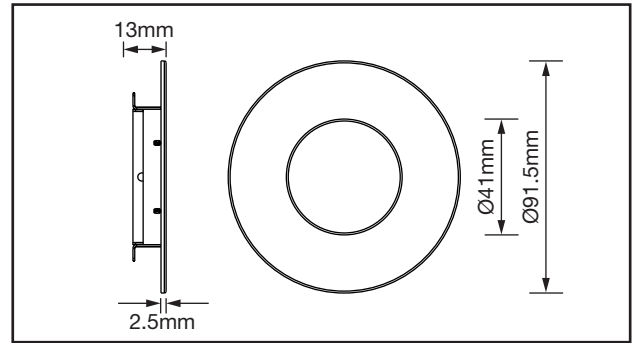

AFD75BZ/F/**

Fixed Bezels For iCan75
(AFD75 Range)

iCan75™

PRODUCT FEATURES

- Available In 8 Finishes
- Compatible With iCan75 (AFD75) Models

TECHNICAL SPECIFICATIONS

Code	Finish	Material
AFD75BZ/F/AB	Antique Brass	Steel
AFD75BZ/F/BB	Brushed Brass	Steel
AFD75BZ/F/BC	Brushed Copper	Steel
AFD75BZ/F/BLK	Carbon Black	Steel
AFD75BZ/F/PB	Polished Brass	Steel
AFD75BZ/F/PC	Polished Chrome	Steel
AFD75BZ/F/SN	Satin Nickel	Steel
AFD75BZ/F/WH	Polar White	Steel